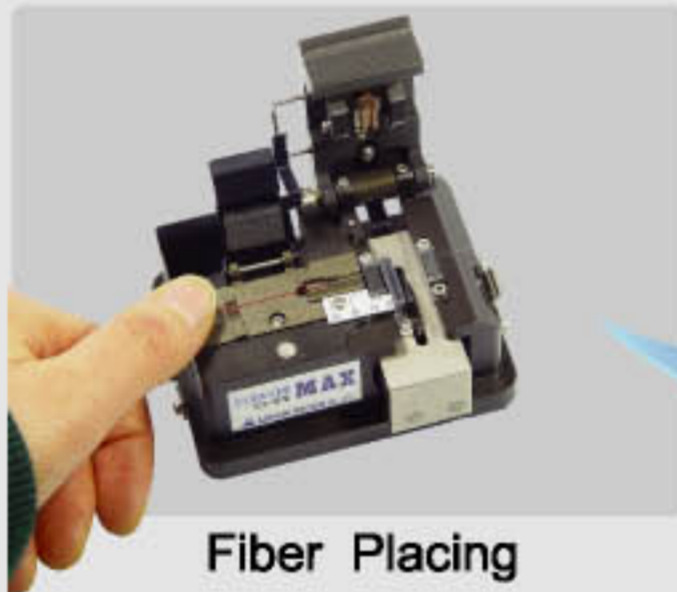

Fiber Placing